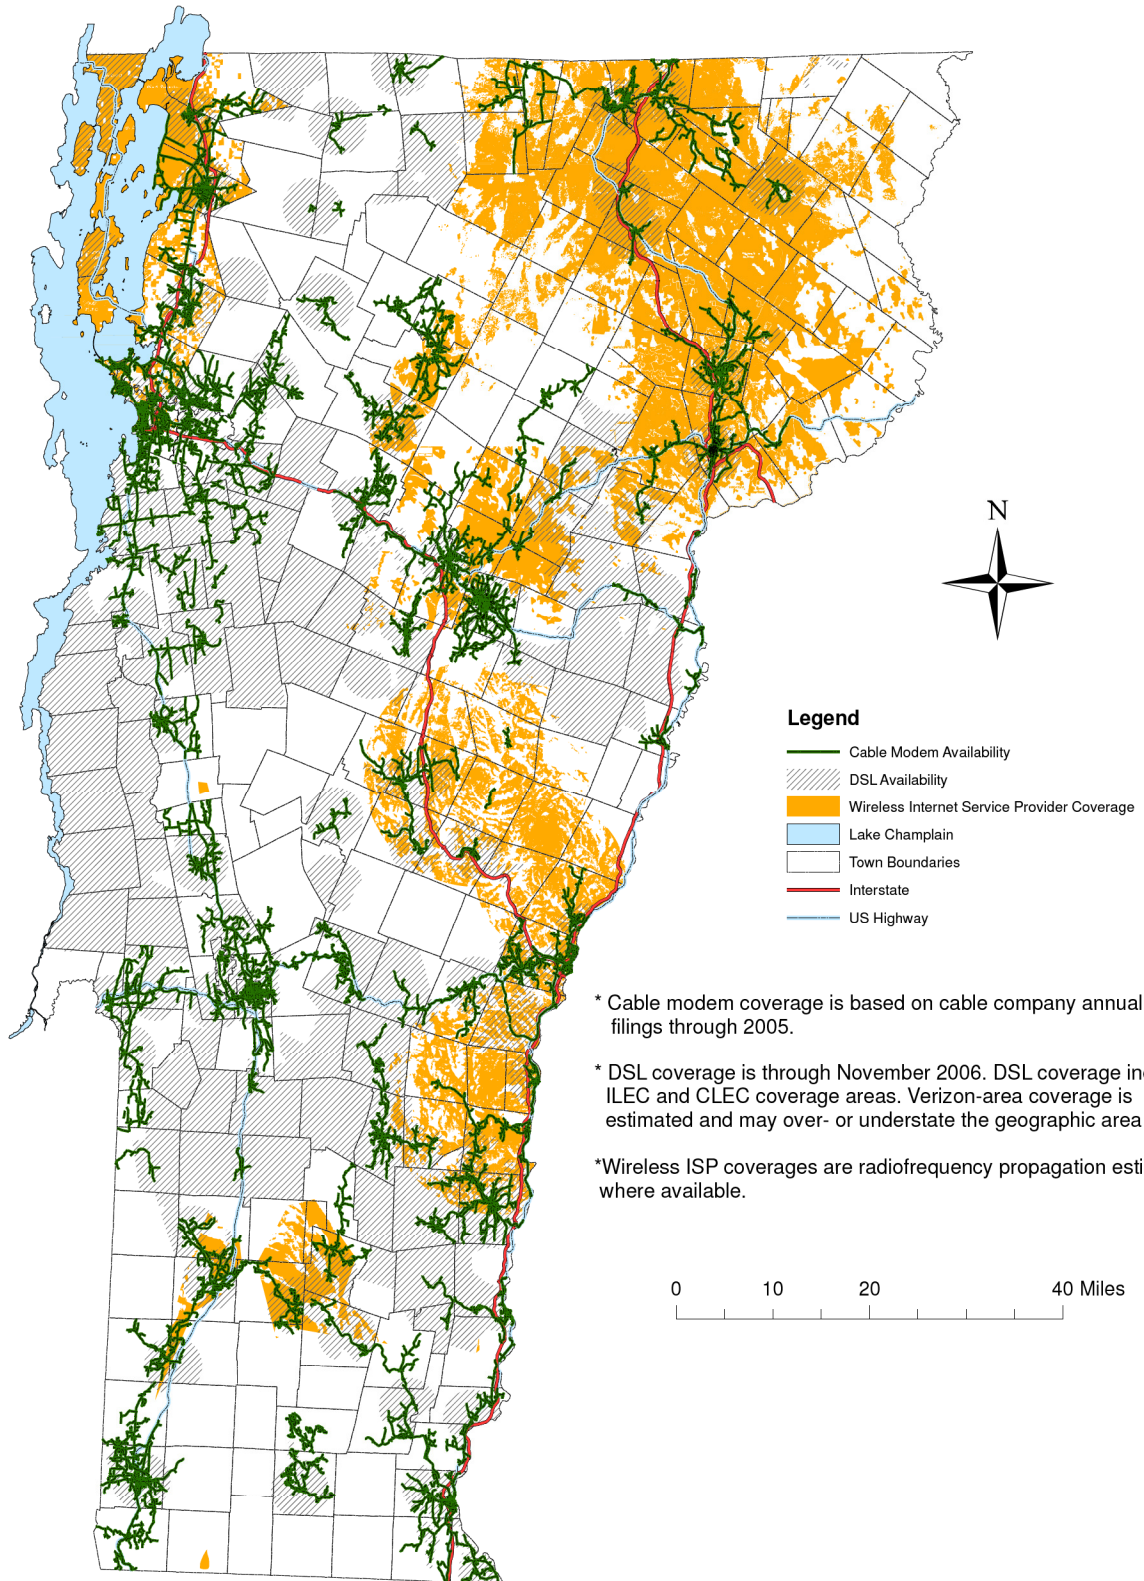

Approximate Broadband Availability in Vermont - 2006

This map was created for the VT Department of Public Service in 2007 by the Vermont Center for Geographic Information (VCGI) with data distributed by VCGI - www.vcgi.org