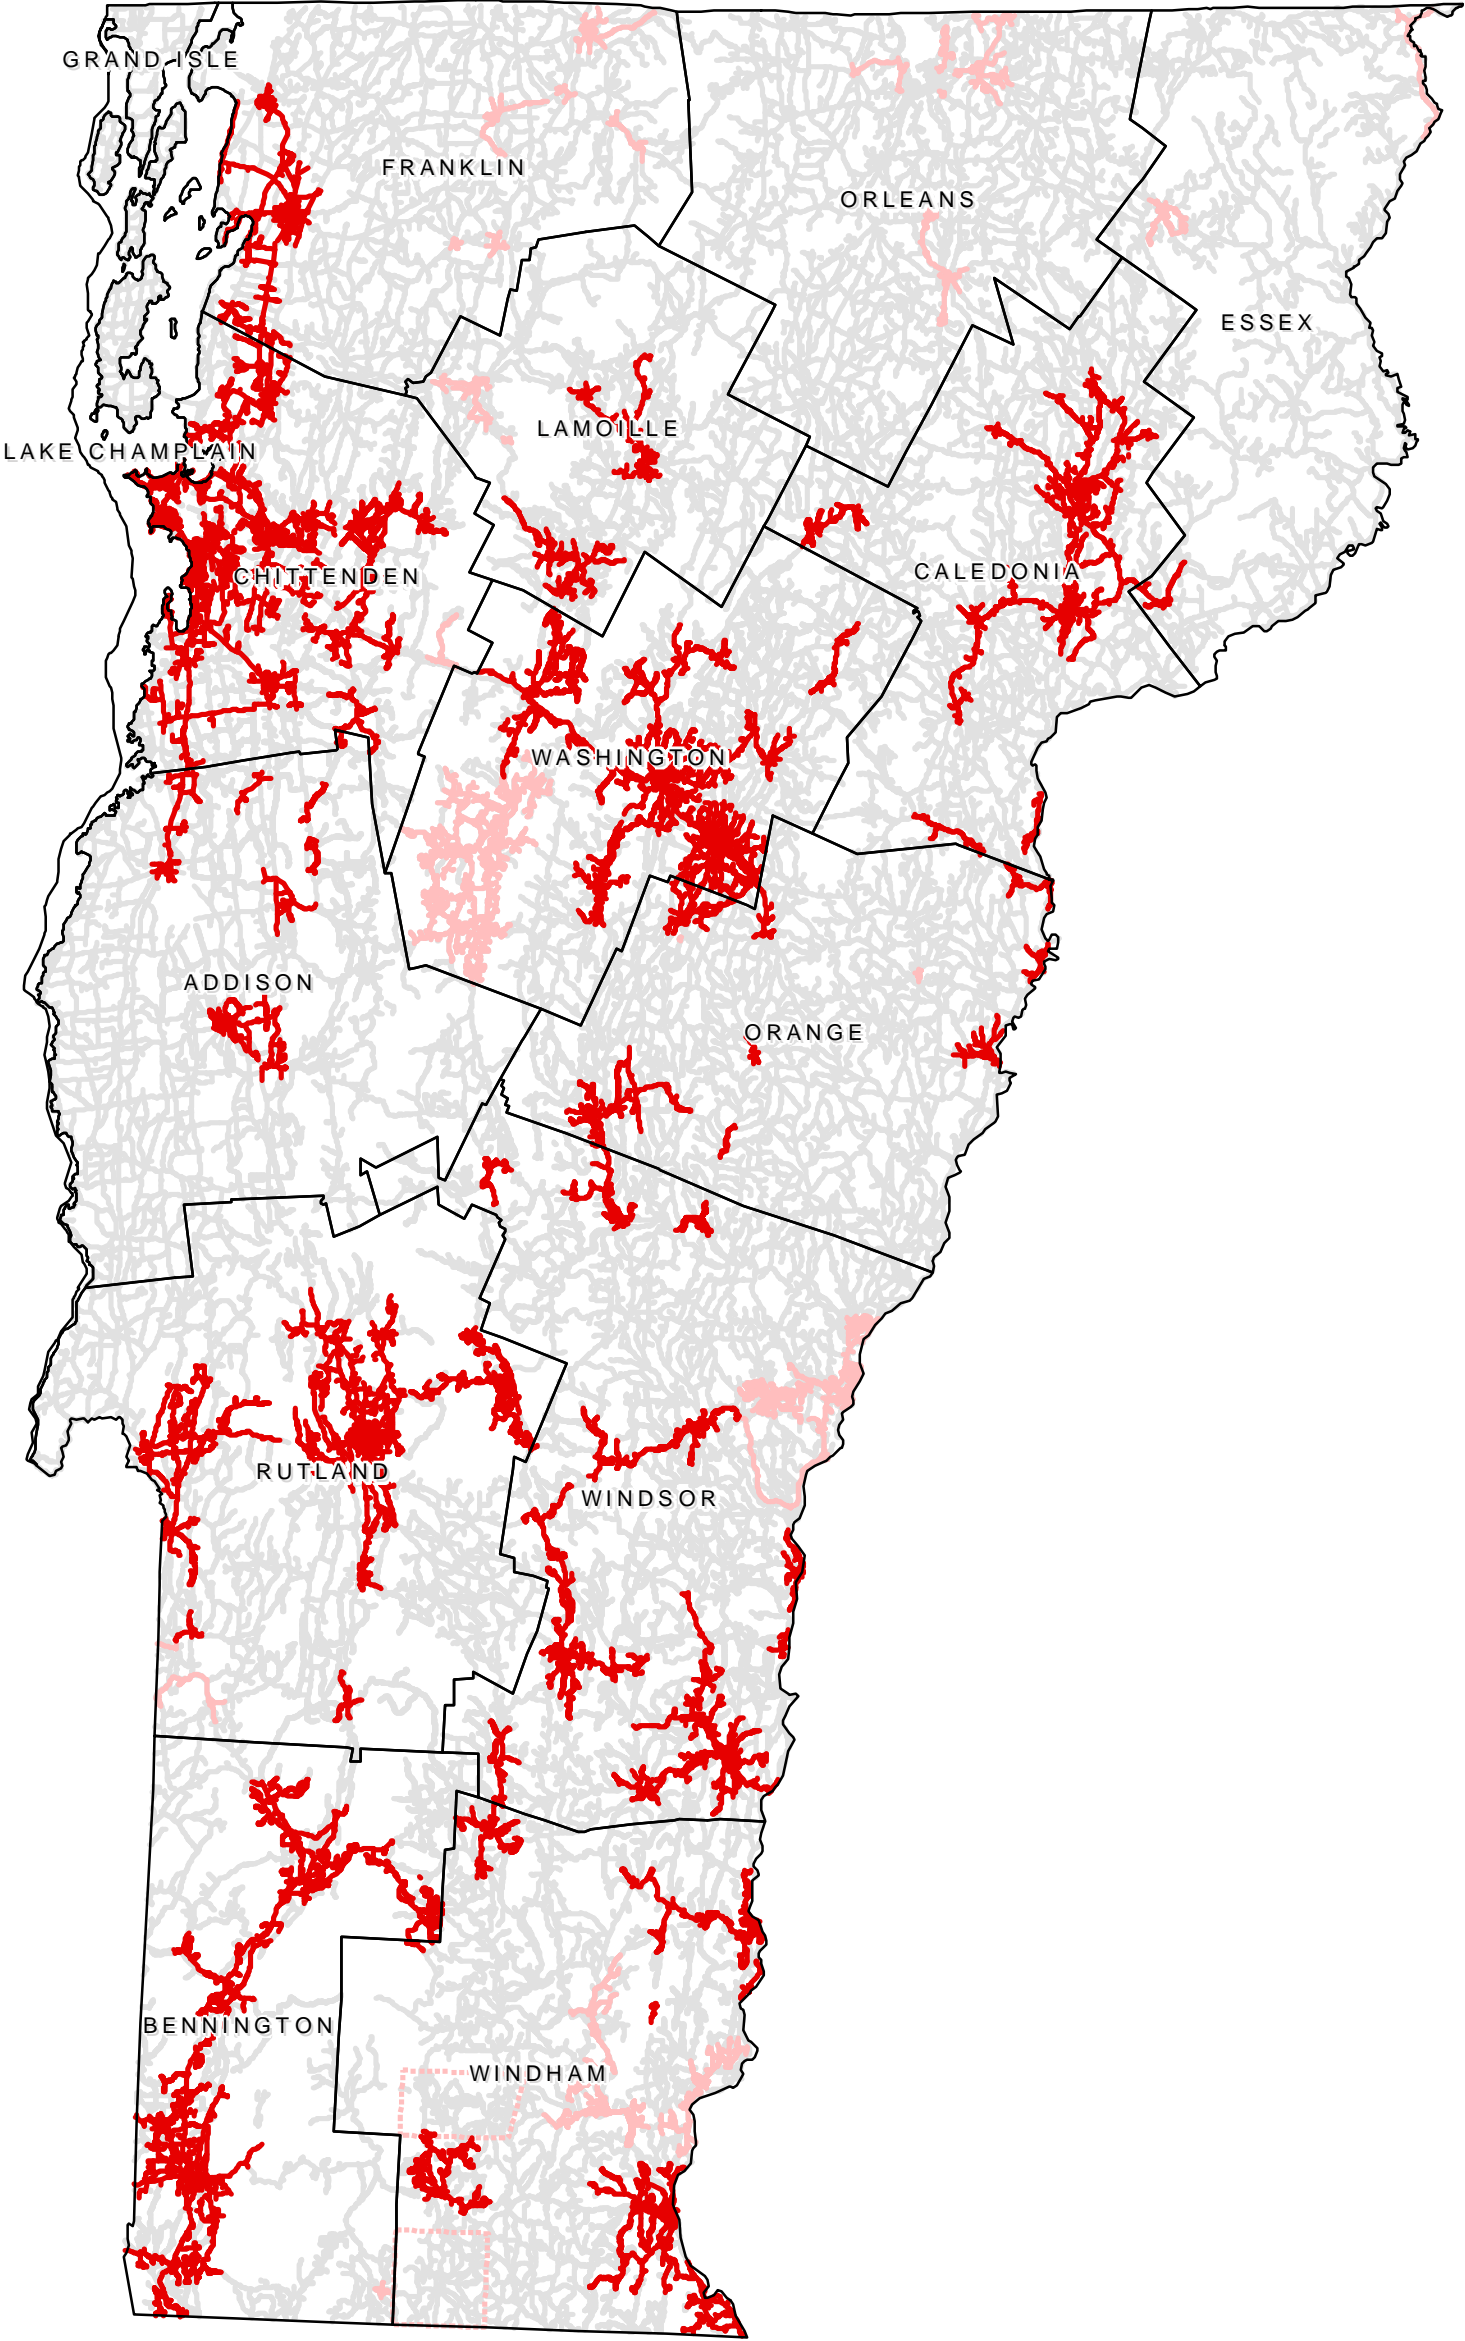

# Areas with Cable TV and Cable Modem Service Vermont July 2002

## Legend

- Areas with cable and 2-way cable modem
- Areas with cable, no 2-way cable modem
- Areas served by cable, no cable modem *Areas served by cable, no cable modem  
(Not all roads served--exact extent unavailable)*
- Areas with roads, but no cable
- County boundaries