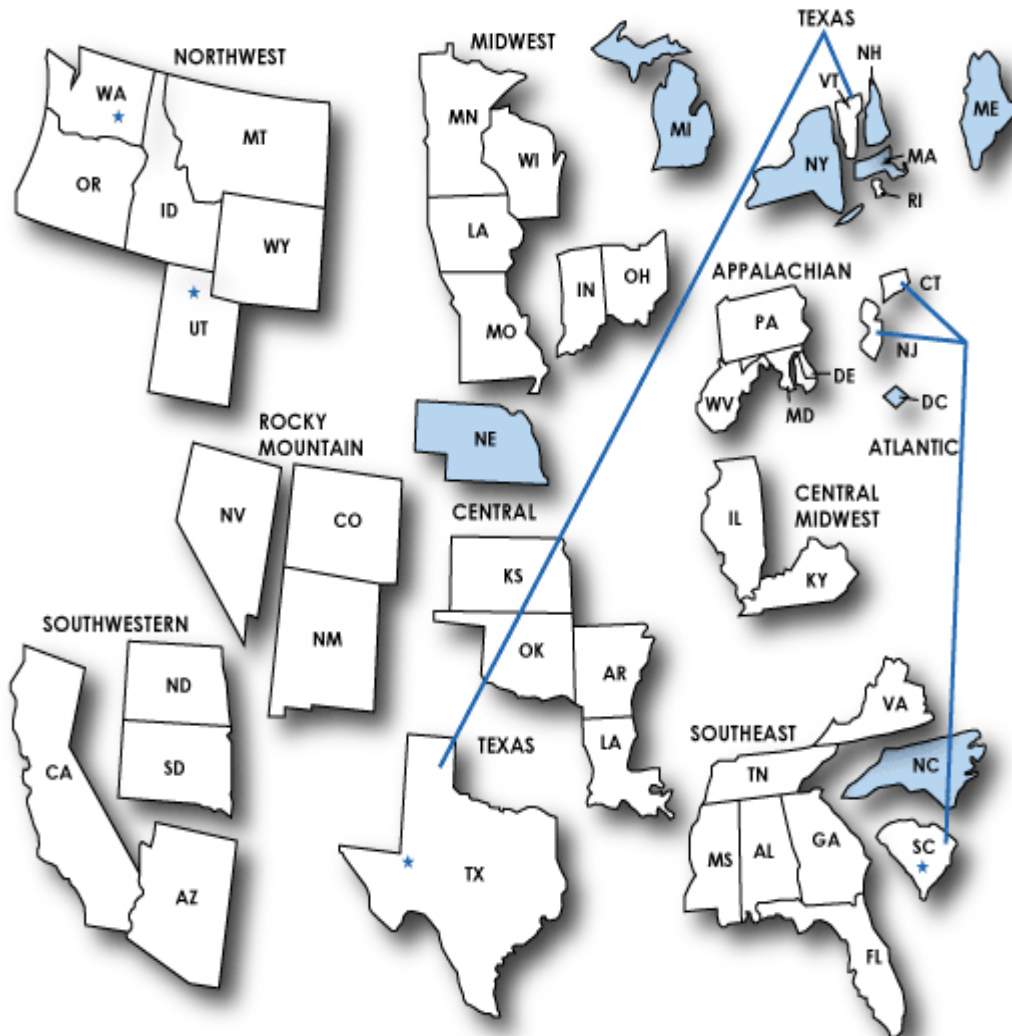

# LOW-LEVEL RADIOACTIVE WASTE FEDERAL COMPACTS

★	Active Disposal Site (4)	Note: Data as of May 2014
□	Approved Compact (10)	Alaska and Hawaii belong to Northwest Compact.
■	Unaffiliated (10)	Puerto Rico is unaffiliated.