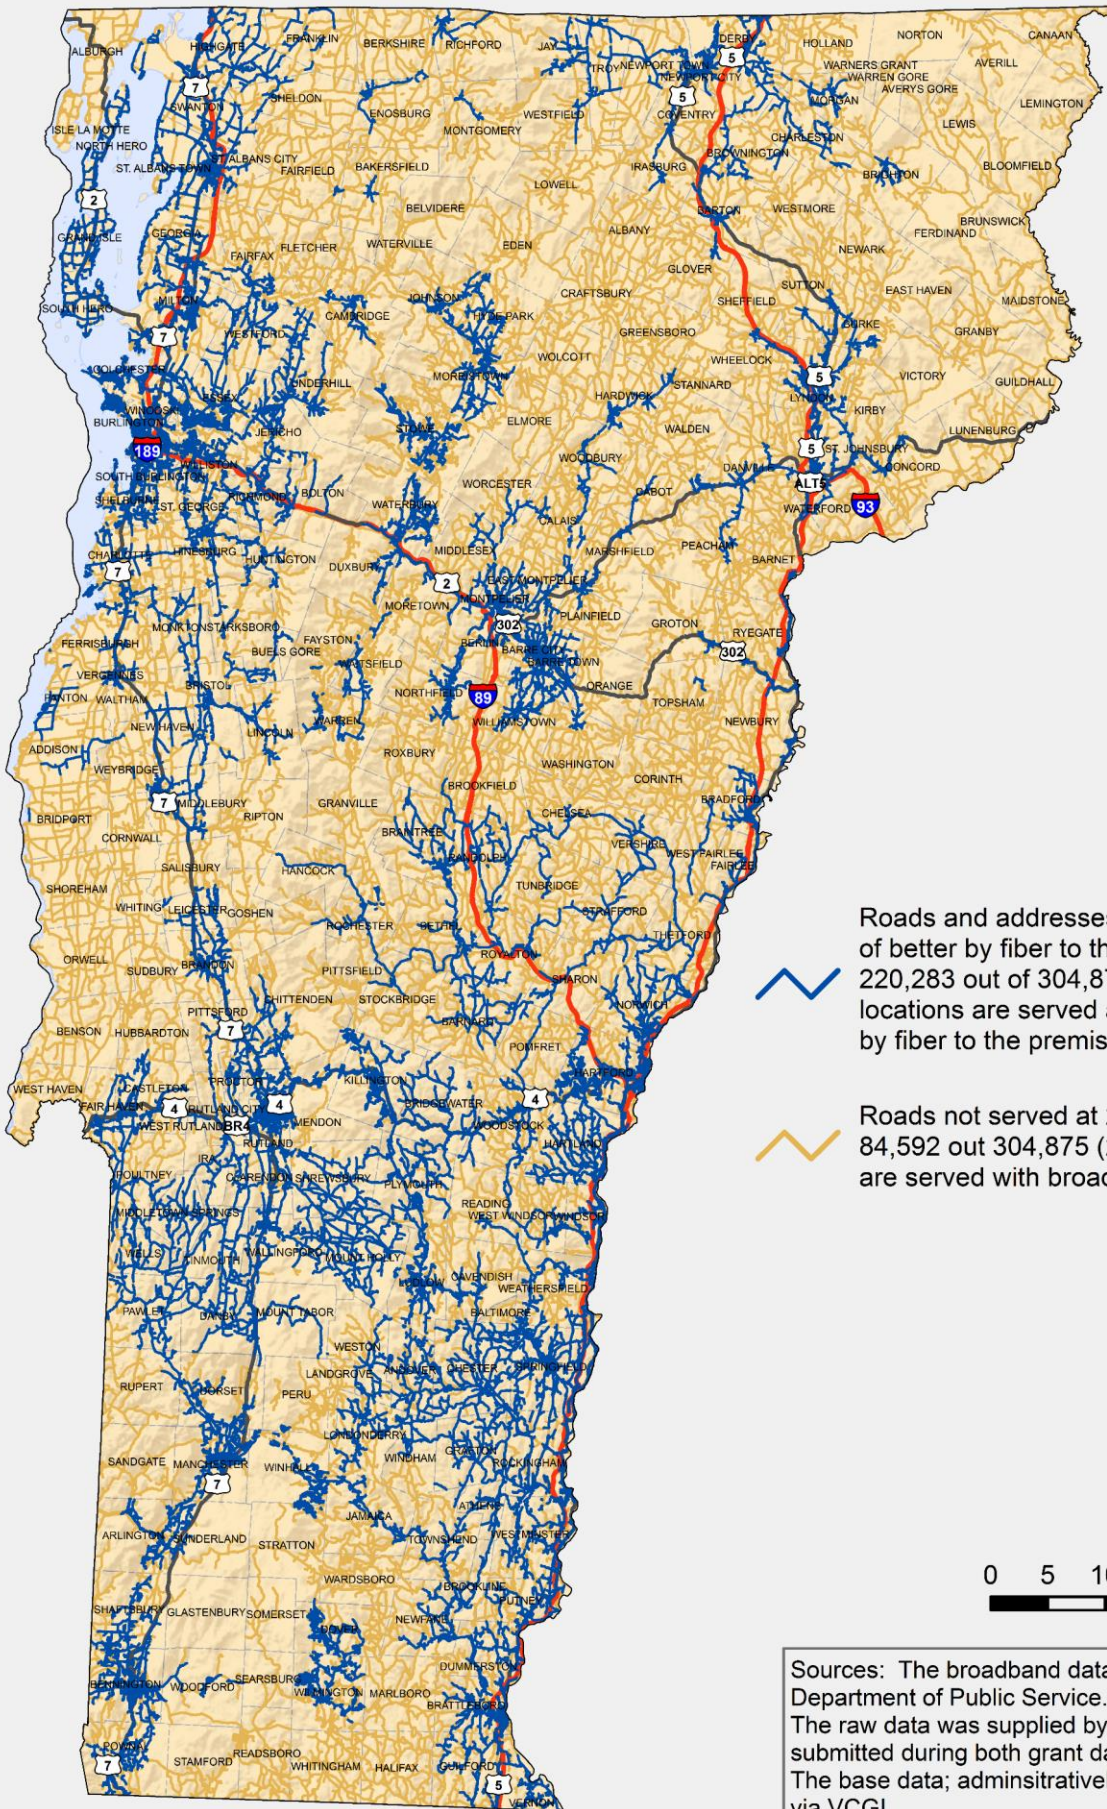

Broadband Availability by Road Segment 25 Mbps Down / 3 Mbps Up or Better

 Roads and addresses served at 25/3 Mbps of better by fiber to the premises or cable. 220,283 out of 304,875 (72.3%) building locations are served at 25/3 Mbps or better by fiber to the premises or cable.

 Roads not served at 25/3 Mbps or better. 84,592 out 304,875 (27.7%) building locations are served with broadband less than 25/3.

0 5 10 20
Miles

Sources: The broadband dataset was developed by the Vermont Department of Public Service. The raw data was supplied by the service providers based on data submitted during both grant data contest periods in 2016. The base data; administrative boundaries, roads supplied via VCGI.