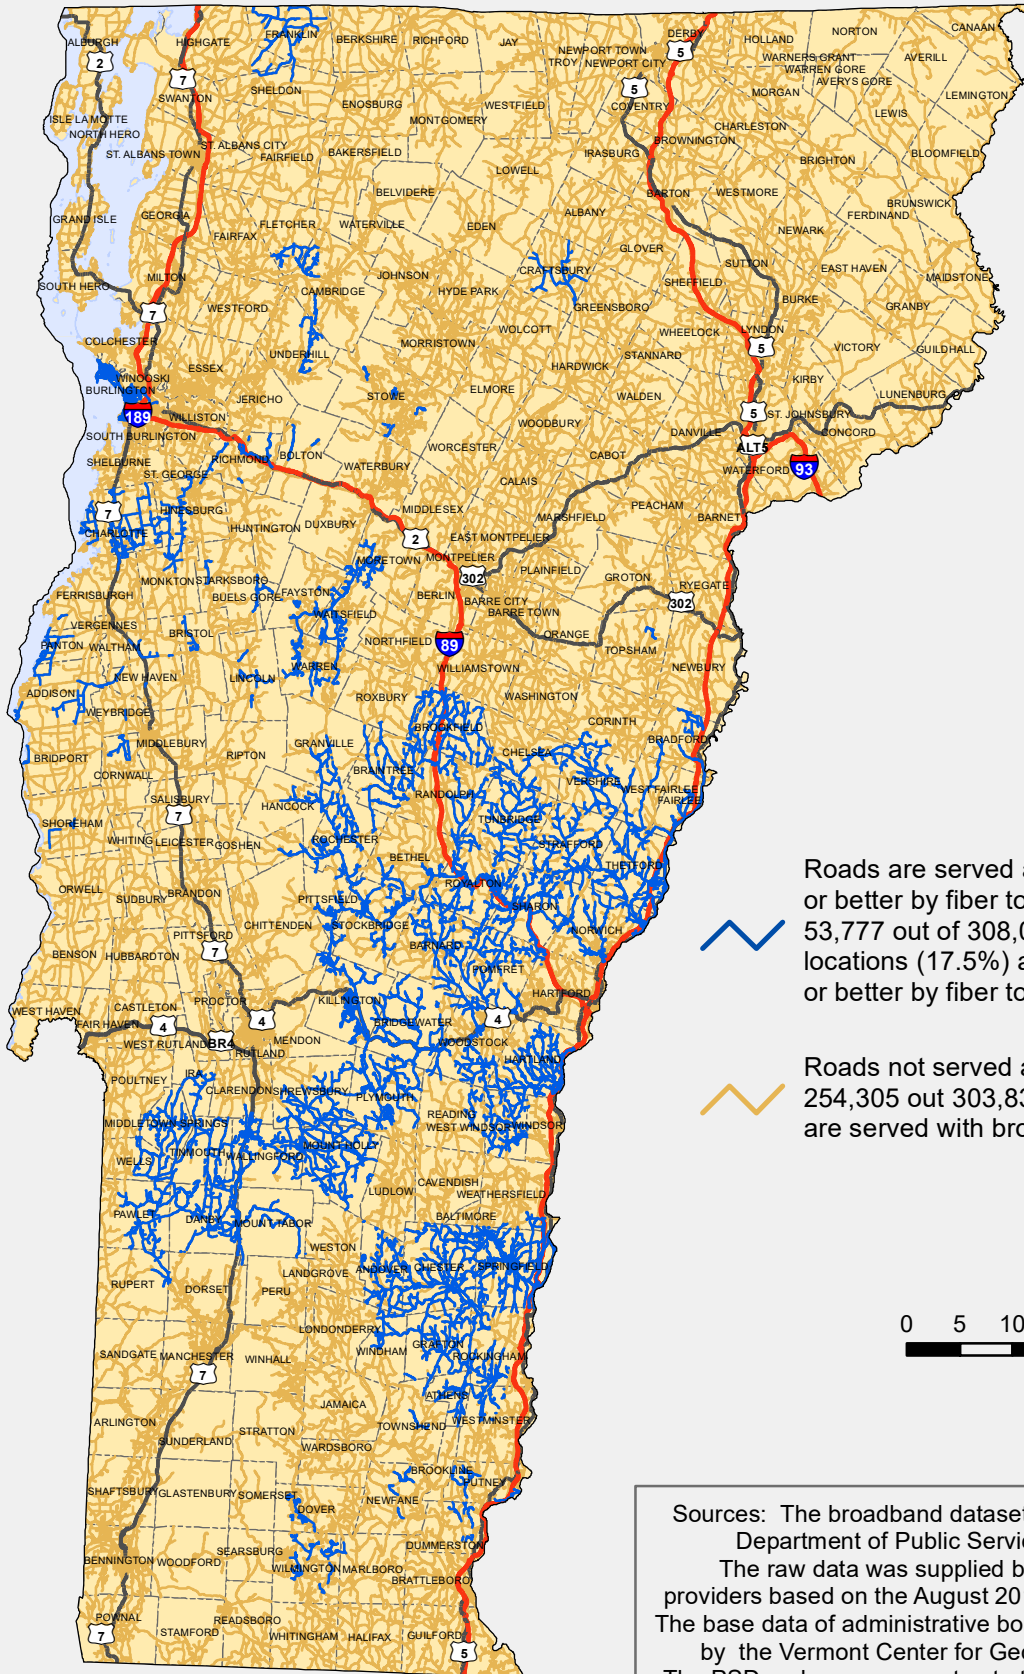

Broadband Availability by Road Segment 100 Mbps Down / 100 Mbps Up or Better

Department of Public Service

August 30, 2019

Roads are served at 100/100 Mbps or better by fiber to the premises or cable. 53,777 out of 308,082 building locations (17.5%) are served at 100/100 Mbps or better by fiber to the premises or cable.

Roads not served at 100/100 Mbps or better. 254,305 out 303,835 building locations (82.5%) are served with broadband less than 100/100.

Sources: The broadband dataset was prepared by the Vermont Department of Public Service (PSD) on 2/21/2020. The raw data was supplied by Vermont internet service providers based on the August 2019 PSD request for information. The base data of administrative boundaries and roads are supplied by the Vermont Center for Geographic Information (VCGI). The PSD makes no guarantee to the accuracy of this information.