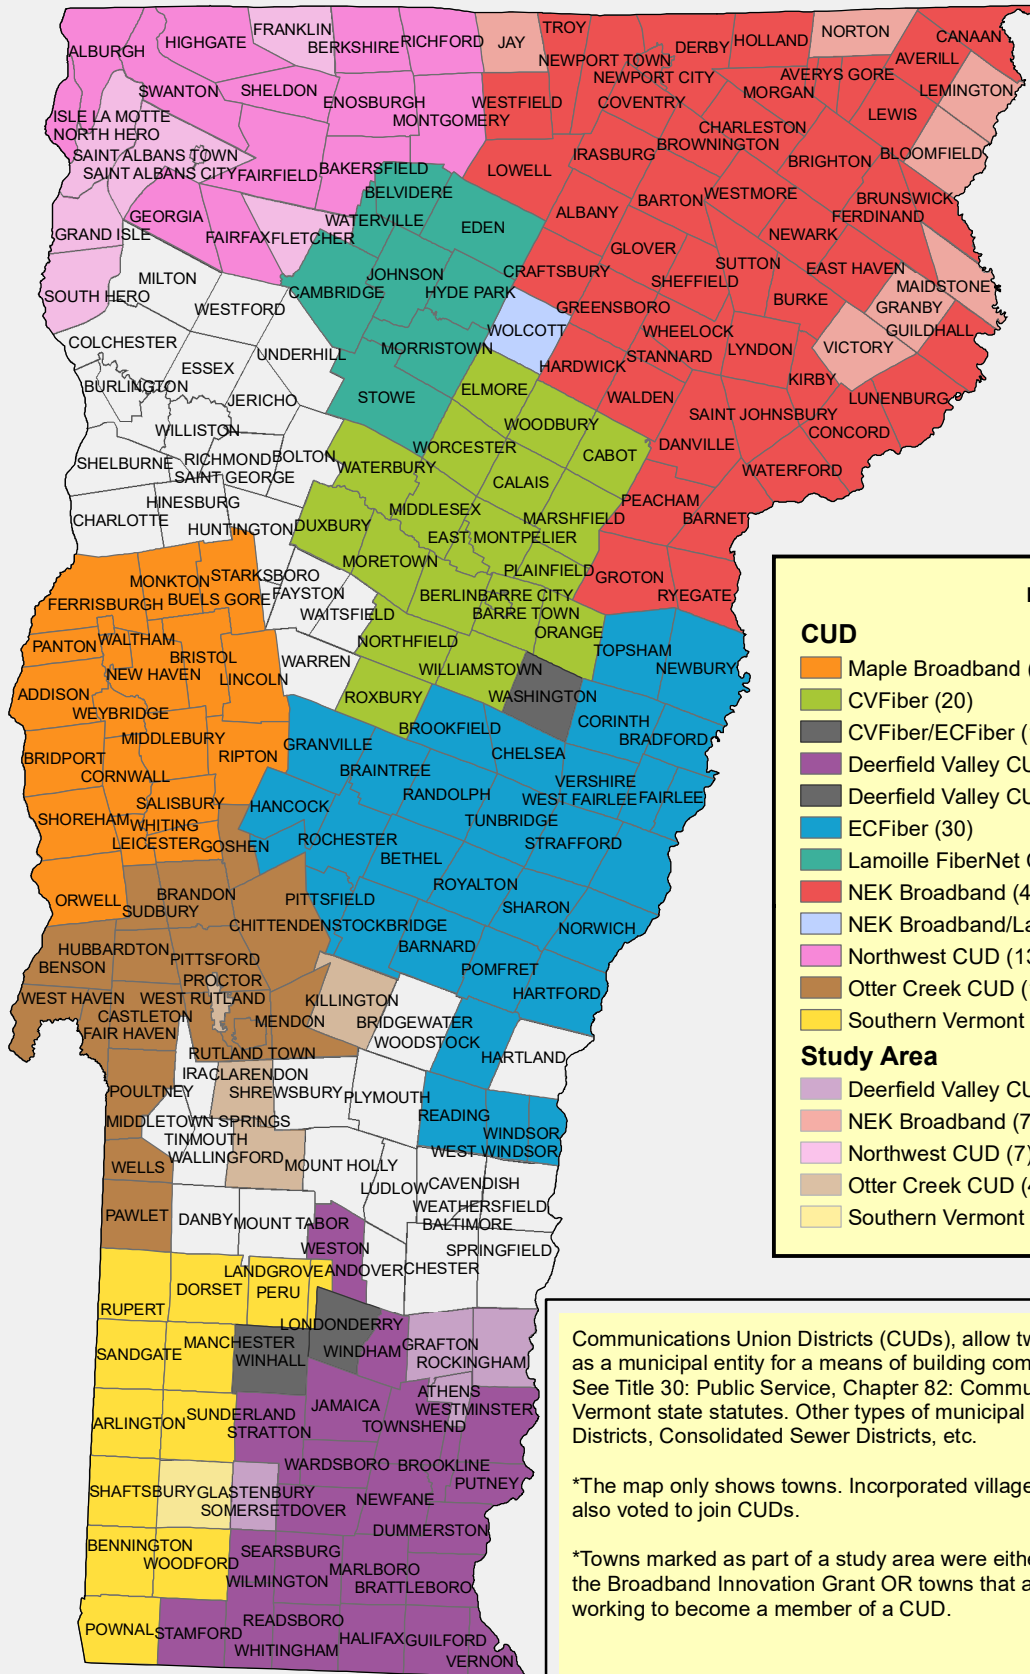

Communications Union Districts

Department of Public Service

October 31, 2021

Legend

CUD

- Maple Broadband (20)
- CVFiber (20)
- CVFiber/ECFiber (1)
- Deerfield Valley CUD (22)
- Deerfield Valley CUD/Southern Vermont CUD (2)
- ECFiber (30)
- Lamoille FiberNet CUD (8)
- NEK Broadband (48)
- NEK Broadband/Lamoille FiberNet CUD (1)
- Northwest CUD (13)
- Otter Creek CUD (17)
- Southern Vermont CUD (12)

Study Area

- Deerfield Valley CUD (4)
- NEK Broadband (7)
- Northwest CUD (7)
- Otter Creek CUD (4)
- Southern Vermont CUD (1)

Communications Union Districts (CUDs), allow two or more towns to bond together as a municipal entity for a means of building communication infrastructure together. See Title 30: Public Service, Chapter 82: Communications Union Districts in Vermont state statutes. Other types of municipal districts include Solid Waste Districts, Consolidated Sewer Districts, etc.

*The map only shows towns. Incorporated villages, such as Enosburg Falls, have also voted to join CUDs.

*Towns marked as part of a study area were either included in studies funded by the Broadband Innovation Grant OR towns that are actively engaging with or working to become a member of a CUD.