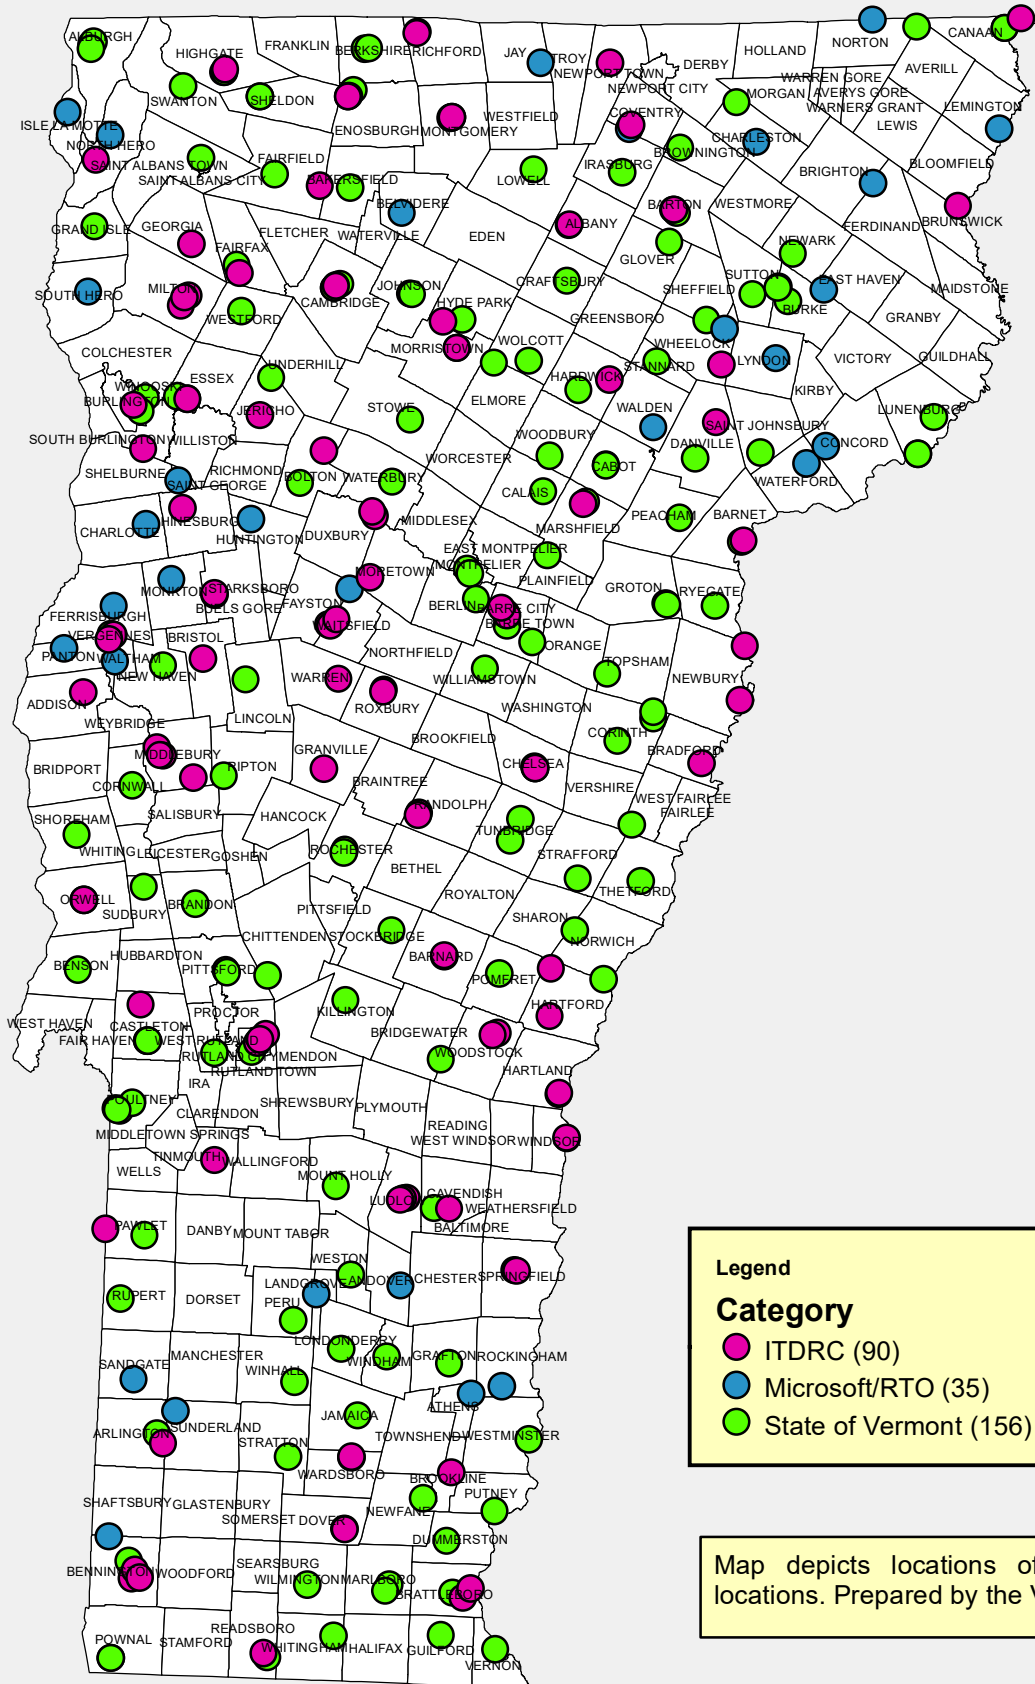

Funded WiFi Hotspots - Covid response

Department of Public Service

February 3, 2021

Legend

Category

- ITDRC (90)
- Microsoft/RTO (35)
- State of Vermont (156)

Map depicts locations of funded locations. Prepared by the VT PSD