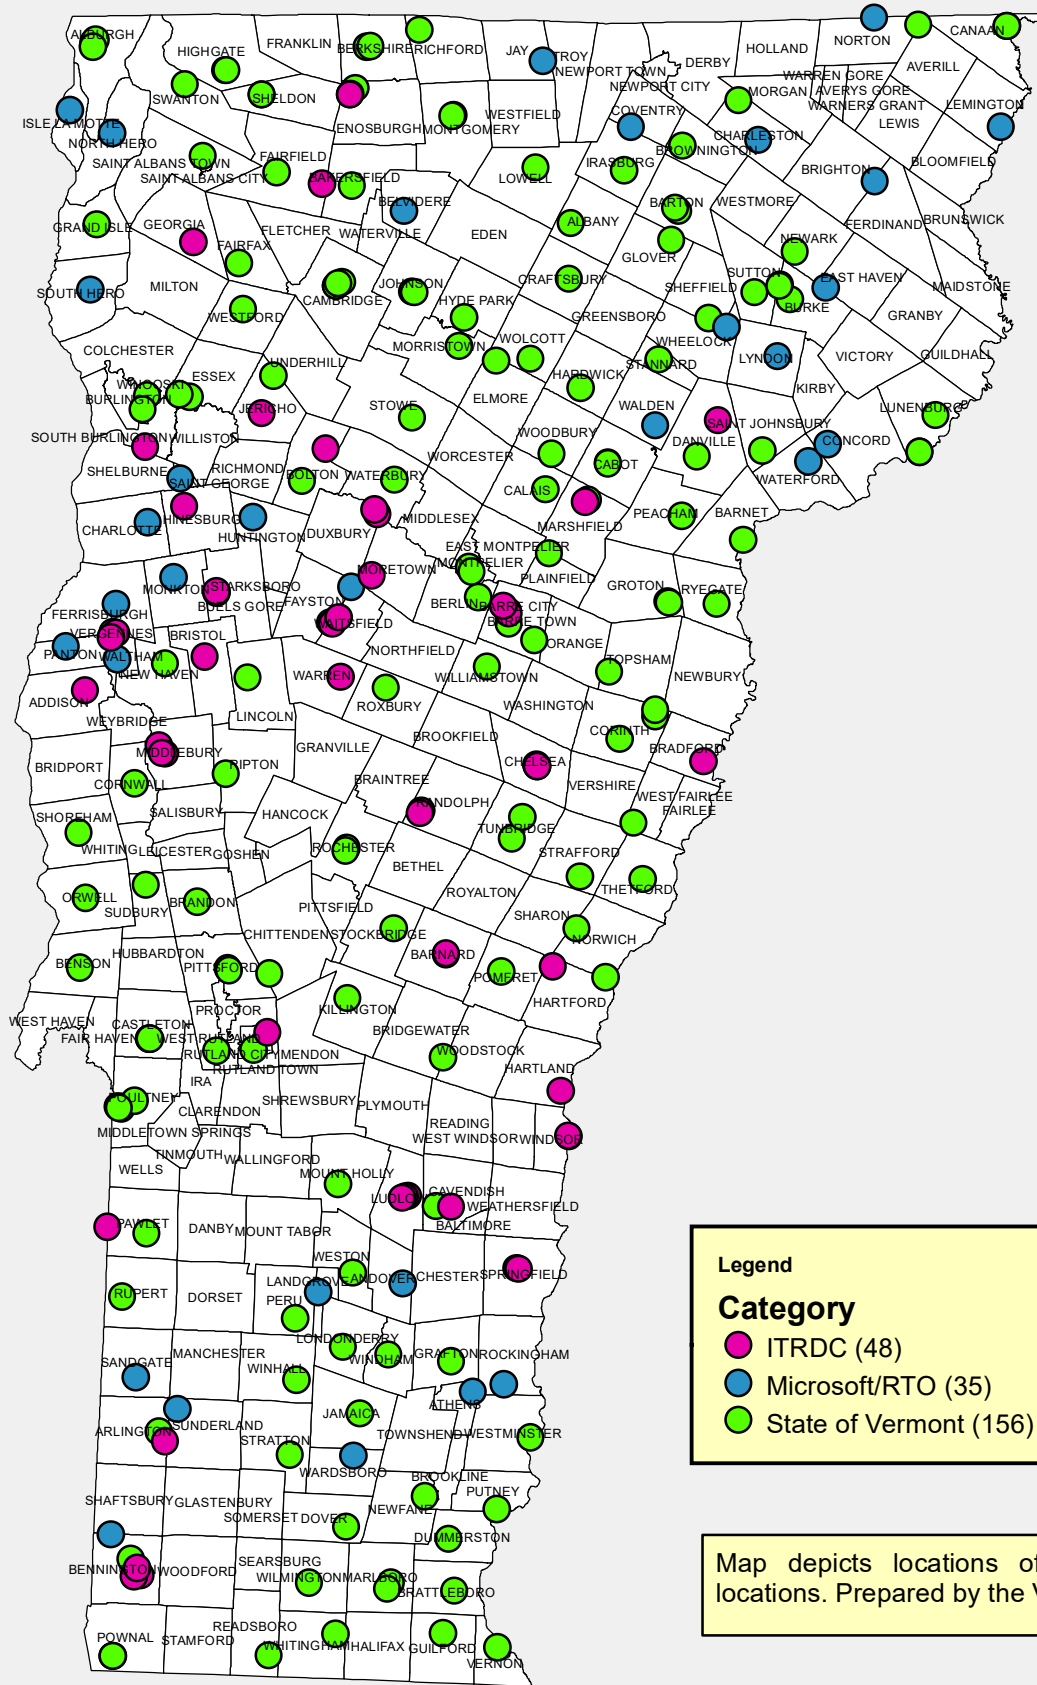

Funded WiFi Hotspots - Covid response

Legend

Category

- ITRDC (48)
- Microsoft/RTO (35)
- State of Vermont (156)

Map depicts locations of funded locations. Prepared by the VT PSD